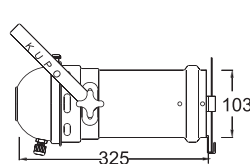

PAR CAN

PARCAN 46 / 36

The standard Par 46 / 36 comes without lampholder base and cable unless you specify when place the order. Longnose with E27 base is with 50cm silicon cable. It is fitted with a color frame as standard.

Par 46 Long Nose

Par 46 Short Nose

Par 36 Long Nose

Par 36 Short Nose

Par 38 Short Nose

PARCAN 38

Par 38 lanterns are manufactured by using the E27 base wired with SJ 18AWG/3C one meter cable with Edison plug for mains voltage lamps up to 150 watts. It meets UL and cUL requirement.