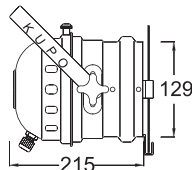

PAR CAN

PARCAN 46 / 36

The standard Par 46 / 36 comes without lampholder base and cable unless you specify when place the order. Longnose with E27 base is with 50cm silicon cable. It is fitted with a color frame as standard.

Par 46 Long Nose

Par 46 Short Nose

Par 36 Long Nose

Par 36 Short Nose

Par 38 Short Nose

PARCAN 38

Par 38 lanterns are manufactured by using the E27 base wired with SJ 18AWG/3C one meter cable with Edison plug for mains voltage lamps up to 150 watts. It meets UL and cUL requirement.