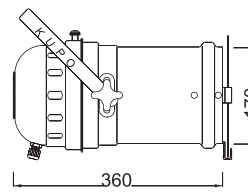

Part Number	Description	Color	Weight (kg)
PAR-64LB	Par 64 longnose with color frame, 72cm silicon cable	Black	1.79
PAR-64LP	Par 64 longnose with color frame, 72cm silicon cable	Silver	1.79
PAR-64LB-UL	Par 64 longnose with color frame, 1M ST 18AWG/3C cable, UL listed	Black	1.79
PAR-64LP-UL	Par 64 longnose with color frame, 1M ST 18AWG/3C cable, UL listed	Silver	1.79
PAR-64FB	Par 64 floorcan with color frame, 72cm silicon cable	Black	1.34
PAR-64FP	Par 64 floorcan with color frame, 72cm silicon cable	Silver	1.34
PAR-64CB	Par 64 color changer lantern with color frame, 72cm silicon cable	Black	1.98
PAR-64CP	Par 64 color changer lantern with color frame, 72cm silicon cable	Silver	1.98
PAR-64SB	Par 64 shortnose with color frame, 72cm silicon cable	Black	1.50
PAR-64SP	Par 64 shortnose with color frame, 72cm silicon cable	Silver	1.50
PAR-56LB	Par 56 longnose with color frame, 72cm silicon cable	Black	1.39
PAR-56LP	Par 56 longnose with color frame, 72cm silicon cable	Silver	1.39
PAR-56LB-UL	Par 56 longnose with color frame, 1M ST 18AWG/3C cable, UL listed	Black	1.39
PAR-56LP-UL	Par 56 longnose with color frame, 1M ST 18AWG/3C cable, UL listed	Silver	1.39
PAR-56SB	Par 56 shortnose with color frame, 72cm silicon cable	Black	1.23
PAR-56SP	Par 56 shortnose with color frame, 72cm silicon cable	Silver	1.23