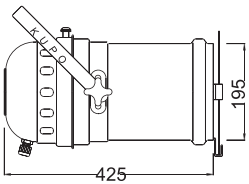

Part Number	Description	Color	Weight (kg)
PAR-64LB	Par 64 longnose with color frame, 72cm silicon cable	Black	1.79
PAR-64LP	Par 64 longnose with color frame, 72cm silicon cable	Silver	1.79
PAR-64LB-UL	Par 64 longnose with color frame, 1M ST 18AWG/3C cable, UL listed	Black	1.79
PAR-64LP-UL	Par 64 longnose with color frame, 1M ST 18AWG/3C cable, UL listed	Silver	1.79
PAR-64FB	Par 64 floorcan with color frame, 72cm silicon cable	Black	1.34
PAR-64FP	Par 64 floorcan with color frame, 72cm silicon cable	Silver	1.34
PAR-64CB	Par 64 color changer lantern with color frame, 72cm silicon cable	Black	1.98
PAR-64CP	Par 64 color changer lantern with color frame, 72cm silicon cable	Silver	1.98
PAR-64SB	Par 64 shortnose with color frame, 72cm silicon cable	Black	1.50
PAR-64SP	Par 64 shortnose with color frame, 72cm silicon cable	Silver	1.50
PAR-56LB	Par 56 longnose with color frame, 72cm silicon cable	Black	1.39
PAR-56LP	Par 56 longnose with color frame, 72cm silicon cable	Silver	1.39
PAR-56LB-UL	Par 56 longnose with color frame, 1M ST 18AWG/3C cable, UL listed	Black	1.39
PAR-56LP-UL	Par 56 longnose with color frame, 1M ST 18AWG/3C cable, UL listed	Silver	1.39
PAR-56SB	Par 56 shortnose with color frame, 72cm silicon cable	Black	1.23
PAR-56SP	Par 56 shortnose with color frame, 72cm silicon cable	Silver	1.23