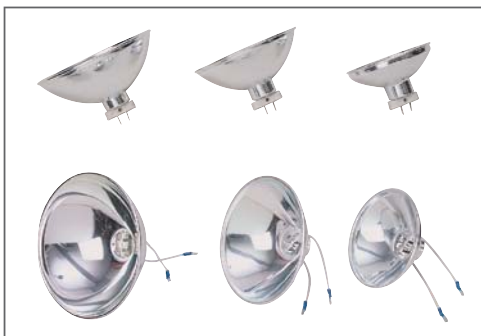

Adjuster for PAR64 and PAR56

ADJ-64 (Front)

ADJ-64 (Rear)

Raylight for PAR64, 56 and 46. It is anodized finish. Available in trailing lead and mogul socket types.

ES-01

ES-01SC

ES-02

Socket for Par 64/56

1. ES-01 EMEP socket
2. ES-01SC EMEP socket with 72cm silicon cable
3. ES-02 Top off ceramic socket