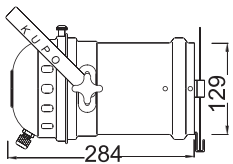

PAR CAN

PARCAN 46 / 36

The standard Par 46 / 36 comes without lampholder base and cable unless you specify when place the order. Longnose with E27 base is with 50cm silicon cable. It is fitted with a color frame as standard.

PARCAN 38

Par 38 lanterns are manufactured by using the E27 base wired with SJ 18AWG/3C one meter cable with Edison plug for mains voltage lamps up to 150 watts. It meets UL and cUL requirement.

Part Number	Description	Color	Weight (kg)
PAR-46LB	Par 46 longnose with color frame, without socket and cable	Black	0.91
PAR-46LP	Par 46 longnose with color frame, without socket and cable	Silver	0.91
PAR-46LB/E27	Par 46 longnose with color frame, E27 socket with 50cm silicon cable	Black	0.97
PAR-46LP/E27	Par 46 longnose with color frame, E27 socket with 50cm silicon cable	Silver	0.97
PAR-38XB-UL	Par 38 shortnose with color frame, E27 socket with SJ 18AWG/3C cable and Edison plug, UL listed	Black	0.62
PAR-38XP-UL	Par 38 shortnose with color frame, E27 socket with SJ 18AWG/3C cable and Edison plug, UL listed	Silver	0.62
PAR-36LB	Par 36 longnose with color frame, without socket and cable	Black	1.26
PAR-36LP	Par 36 longnose with color frame, without socket and cable	Silver	1.26
PAR-36SB	Par 36 shortnose with color frame, without socket and cable	Black	1.21
PAR-36SP	Par 36 shortnose with color frame, without socket and cable	Silver	1.21
PAR-30LB	Par 30 longnose with color frame, E27 socket, 3C 50cm silicon cable	Black	0.40
PAR-30LP	Par 30 longnose with color frame, E27 socket, 3C 50cm silicon cable	Silver	0.40
PAR-20LB	Par 20 longnose with color frame, E27 socket, 3C 50cm silicon cable	Black	0.24
PAR-20LP	Par 20 longnose with color frame, E27 socket, 3C 50cm silicon cable	Silver	0.24