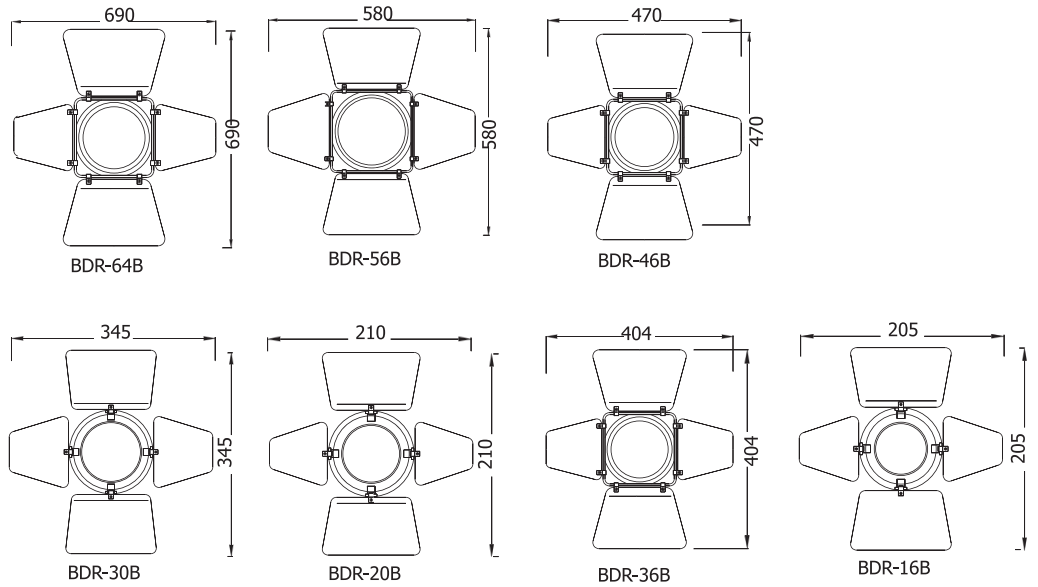

PS-64

PS-64 Parsafe for Par 64/56

It is with high temperature resistance, which offers great benefits to can.

1. Provide safe operation when lamp is installed
2. Double electric insulation (excluding socket)