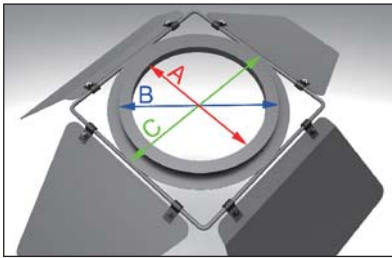

Noted Par 20 w/GZ10 socket, recommend lamp 230V/75W (Sylvania Hi-Spot/ES63).

Noted Par 16 w/GZ10 socket, recommend lamp 230V/50W (Sylvania Hi-Spot/ES63).

PAR CAN

4-Leaf Barndoor for ParCan

Lightweight, compact size, foldable blade & adjustable direction four-leaf barndoor available for whole ParCan series. Standard is black finish. Other finishes are available.