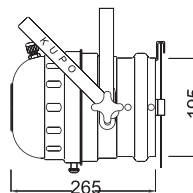

Part Number	Description	Color	Weight (kg)
PAR-64LB	Par 64 longnose with color frame, 72cm silicon cable	Black	1.79
PAR-64LP	Par 64 longnose with color frame, 72cm silicon cable	Silver	1.79
PAR-64LB-UL	Par 64 longnose with color frame, 1M ST 18AWG/3C cable, UL listed	Black	1.79
PAR-64LP-UL	Par 64 longnose with color frame, 1M ST 18AWG/3C cable, UL listed	Silver	1.79
PAR-64FB	Par 64 floorcan with color frame, 72cm silicon cable	Black	1.34
PAR-64FP	Par 64 floorcan with color frame, 72cm silicon cable	Silver	1.34
PAR-64CB	Par 64 color changer lantern with color frame, 72cm silicon cable	Black	1.98
PAR-64CP	Par 64 color changer lantern with color frame, 72cm silicon cable	Silver	1.98
PAR-64SB	Par 64 shortnose with color frame, 72cm silicon cable	Black	1.50
PAR-64SP	Par 64 shortnose with color frame, 72cm silicon cable	Silver	1.50
PAR-56LB	Par 56 longnose with color frame, 72cm silicon cable	Black	1.39
PAR-56LP	Par 56 longnose with color frame, 72cm silicon cable	Silver	1.39
PAR-56LB-UL	Par 56 longnose with color frame, 1M ST 18AWG/3C cable, UL listed	Black	1.39
PAR-56LP-UL	Par 56 longnose with color frame, 1M ST 18AWG/3C cable, UL listed	Silver	1.39
PAR-56SB	Par 56 shortnose with color frame, 72cm silicon cable	Black	1.23
PAR-56SP	Par 56 shortnose with color frame, 72cm silicon cable	Silver	1.23